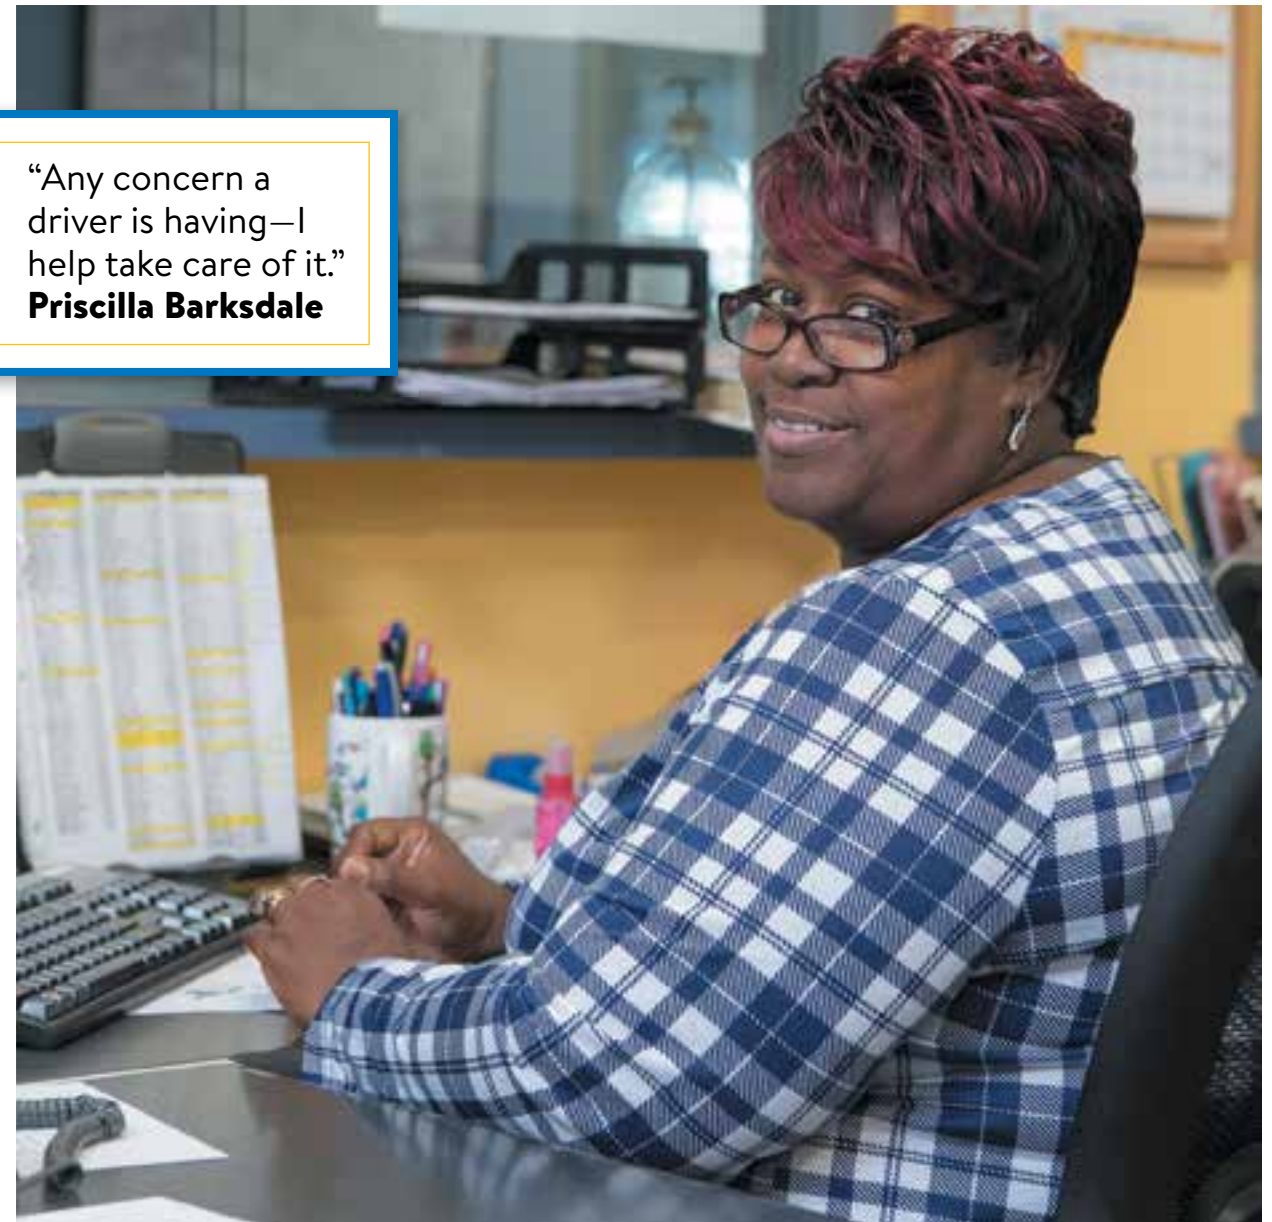

Increase  
**89%**

**DIFFERENCE MAKER**

**Drive to Help**

For the more than 50 drivers she coordinates, Priscilla is just a phone call away, a lifeline to help them keep on trucking.

**PRISCILLA BARKSDALE**

**The Voice on the Line**

"Being a driver coordinator is my favorite job. When drivers need to talk, I listen. They call in sometimes and say, 'I hate to bother you.' I tell them, 'It's no bother. I'm here to take care of you!'"