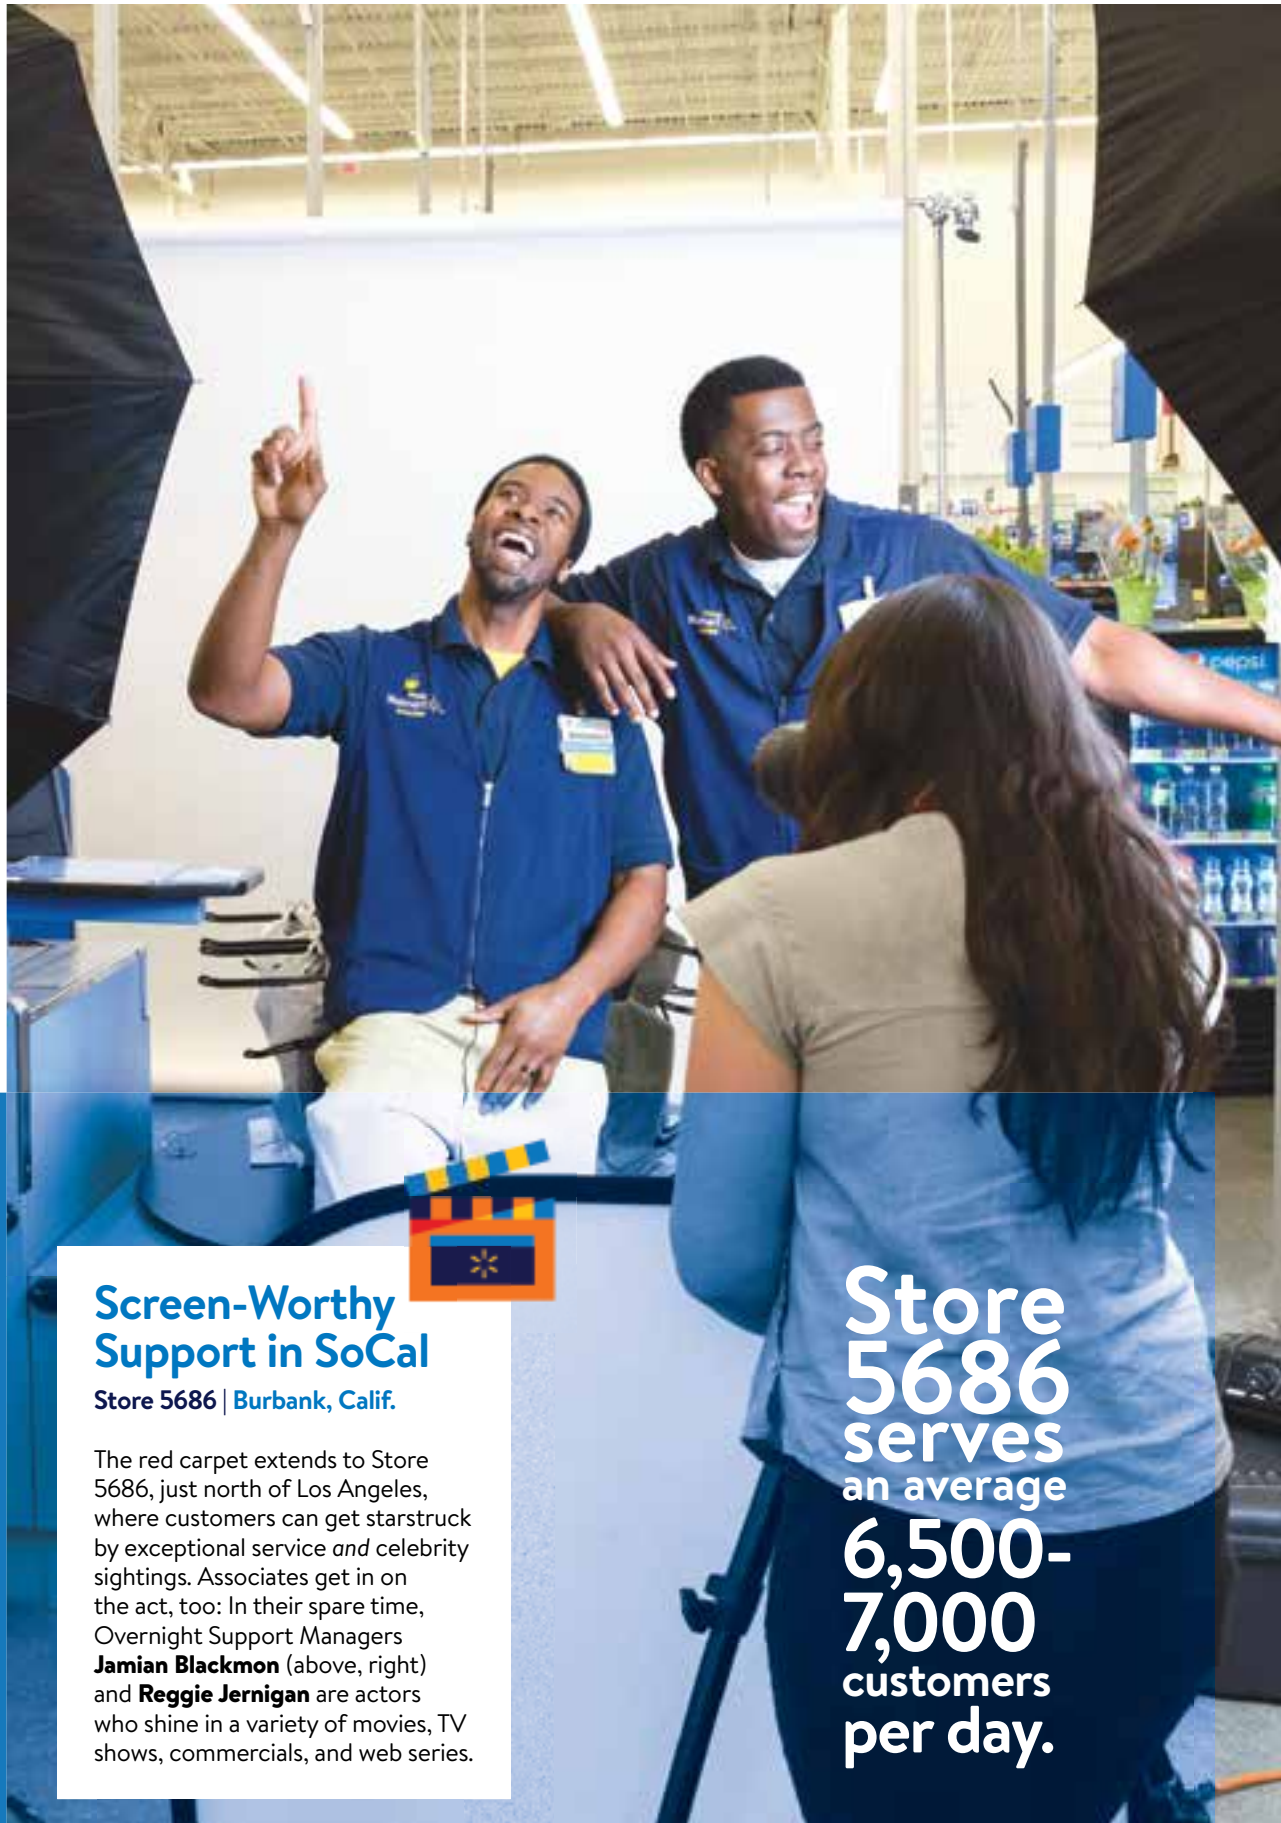

Screen-Worthy Support in SoCal

Store 5686 | Burbank, Calif.

The red carpet extends to Store 5686, just north of Los Angeles, where customers can get starstruck by exceptional service *and* celebrity sightings. Associates get in on the act, too: In their spare time, Overnight Support Managers **Jamian Blackmon** (above, right) and **Reggie Jernigan** are actors who shine in a variety of movies, TV shows, commercials, and web series.

Store 5686 serves an average 6,500-7,000 customers per day.

Team Building in the North Country

Store 1757 | Hermantown, Minn.

In this small community close to the Canadian border, the strong connection between customers and associates keeps the business strong, too. That's because of associates like Deli Department Manager **Horst Blumerich**, who also owns an alpaca farm that's a community and associate favorite. Each spring, associates even help shear the alpacas!