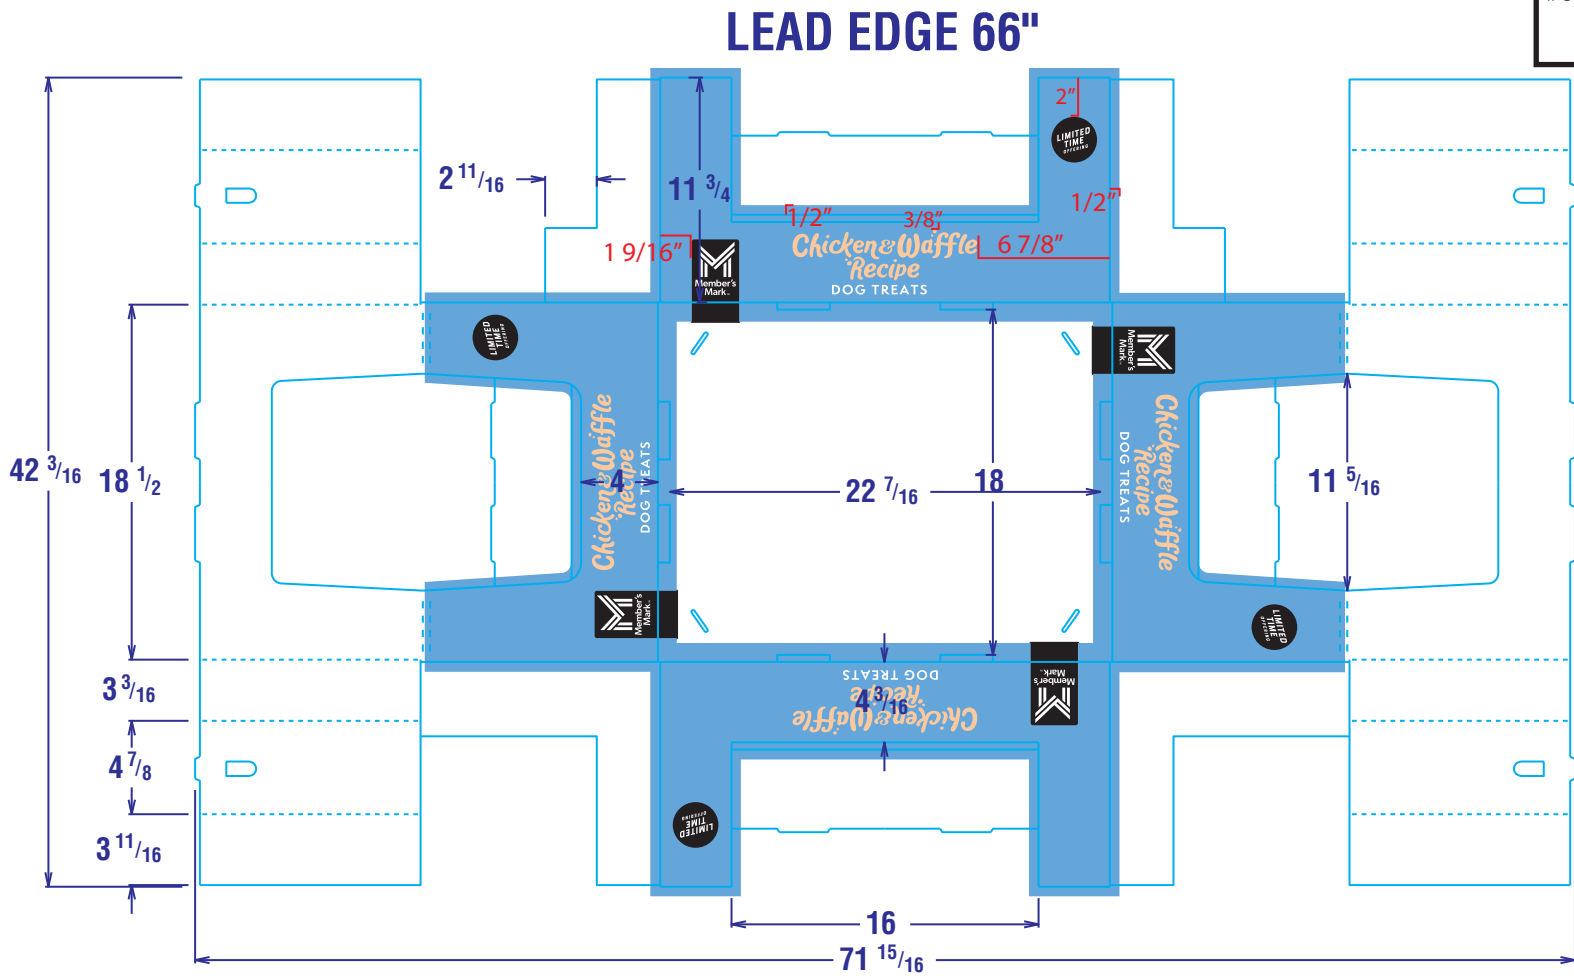

Print Plate #: **666399-PP**   Cutting Die #: **439705-CD**   Product #: **666399**

View: **OUTSIDE**   Corrugation Direction: **VERTICAL**   Machine: Curioni ☐   Bobst ☐   38" Ward ☐   50" Ward ☐   66" RDC ☒

#Up **1**   #Across **1**

*red does not print   MEB 1/31/24

PRATT INDUSTRIES
- Sustainable Packaging & Display Solutions -

PRATT 100% RECYCLED

Beloit Corrugator
1405 Gateway Blvd.
Beloit, WI 53511
Ph (608)466-5270

WWW.PRATTINDUSTRIES.COM

Customer Name PHELPS INDUSTRIES	Inside Dimension 22 X 18 X 11 5/8	Beloit CAD # BE230153-01.ARD	Customer Approval
Customer Description/# Chicken & Waffles Recipe	Structure Description	Kraft ☐ White ☒	Date
Tooling Vendor GRAPHICS2PRESS	Vendor Job # 2401163	Color 1 ☒ PMS 712 YELLOW	Tooling Coordinator Approval
		Color 2 ☒ PMS 292 BLUE	Date
		Color 3 ☒ 90BLACK	
		Color 4 ☐