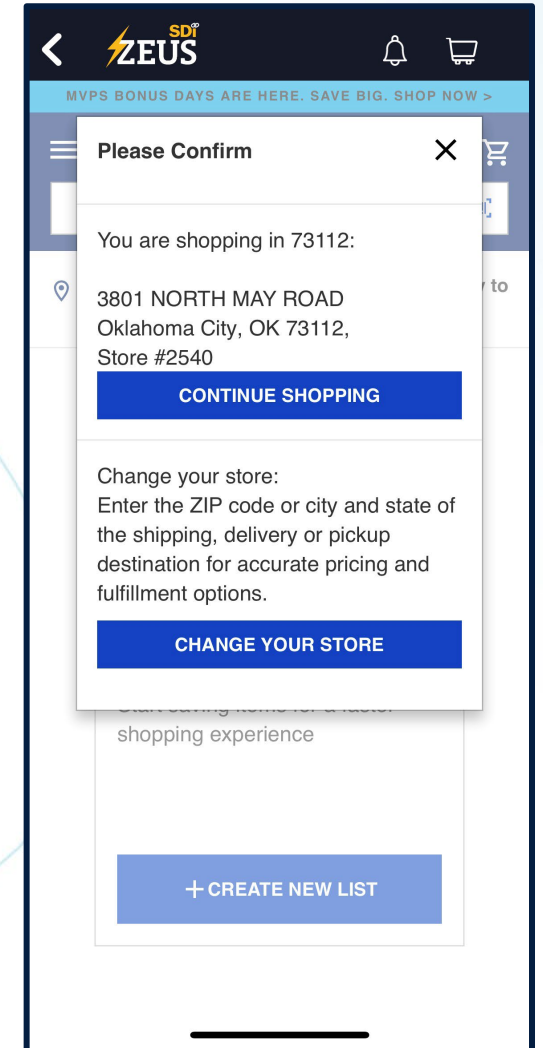

Punch Out Tile

Shop participating supplier sites, find your item(s), and move them to your Zeus cart for check out.

Be sure to flag the order as Pick Up in the Zeus Cart if you wish to Pick Up your items.

You will receive an email notification when your order is ready.