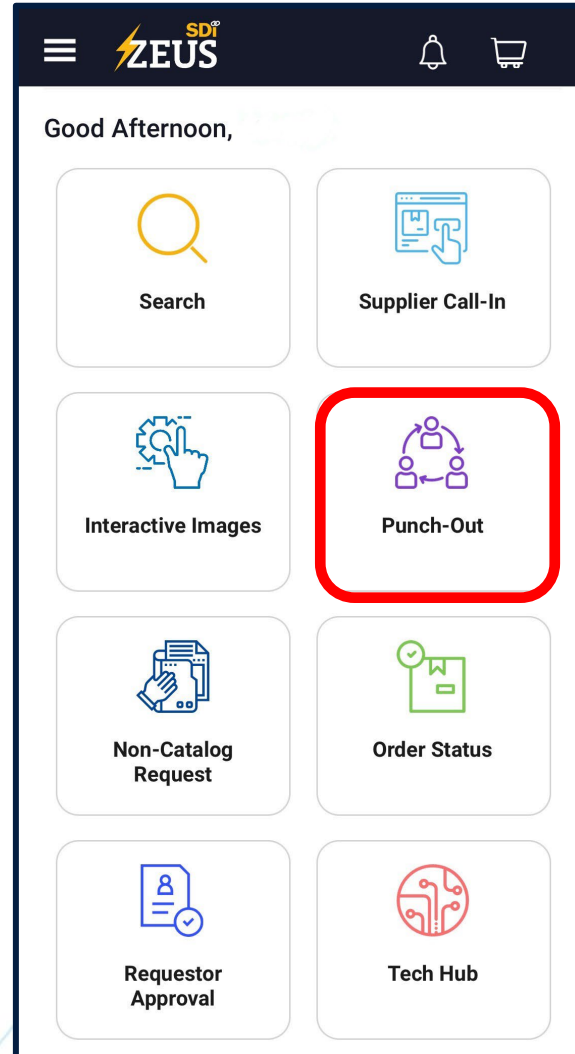

Punch Out Tile

Shop participating supplier sites, find your item(s), and move them to your Zeus cart for check out.

Be sure to flag the order as Pick Up in the Zeus Cart if you wish to Pick Up your items.

You will receive an email notification when your order is ready.