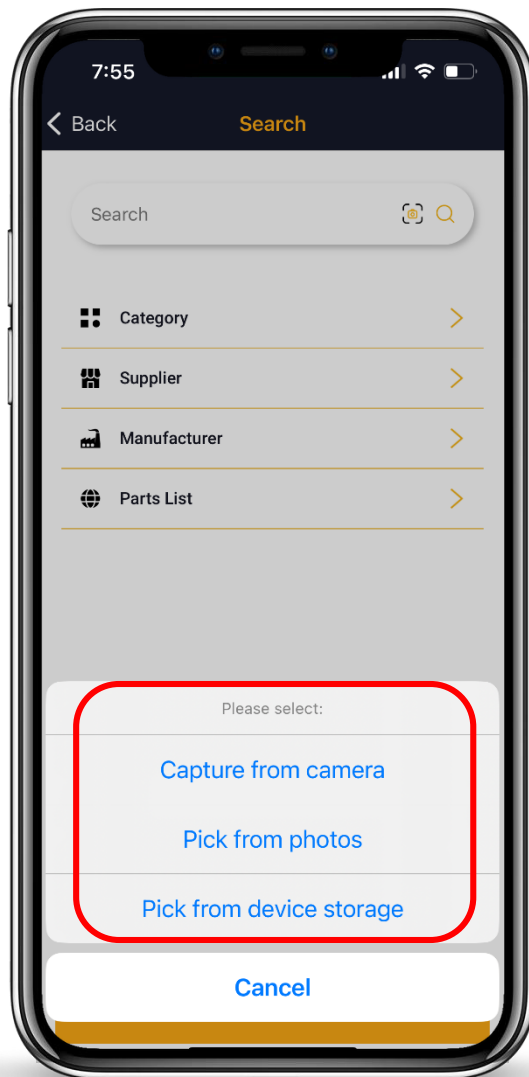

Partium Mobile App and Desktop Overview

Mobile App Partium

- Tap on Search Tile.
- Tap on  in the search bar to access the Partium feature.
- Select from 3 options to upload an image.
- The search result will then be displayed at the top of the page based on the uploaded image.
- Tap on Matching Part Details to see Manufacturer Names and Part numbers associated to the image.

Zeus Desktop Partium

- Click  on the search bar to access the Partium feature.
- Browse saved images and choose an image from your files.
- The search result will then be displayed at the top of the page based on the uploaded image.
- Click on Matching Part Details to see Manufacturer Names and Part numbers.