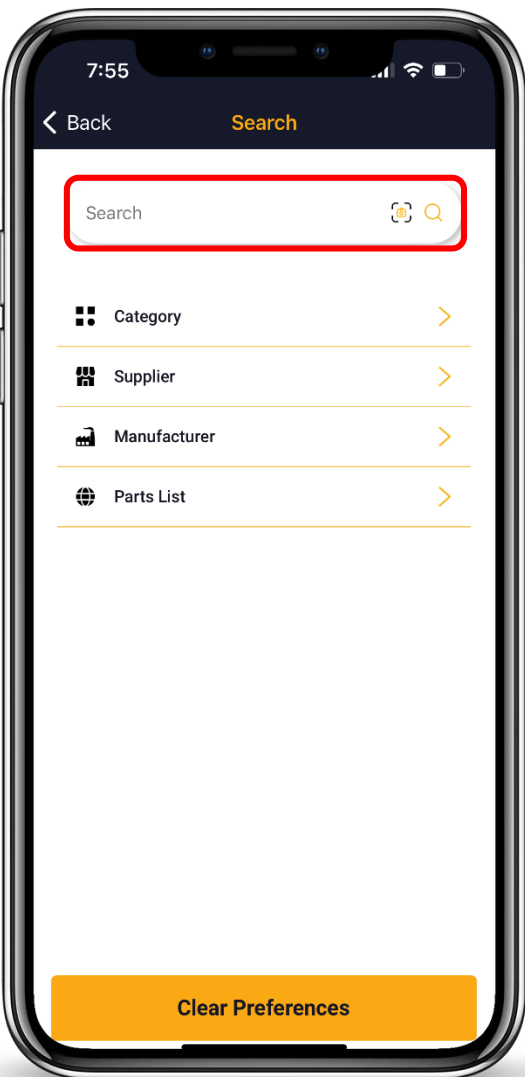

Partium Mobile App and Desktop Overview

Mobile App Partium

- Tap on Search Tile.
- Tap on  in the search bar to access the Partium feature.
- Select from 3 options to upload an image.
- The search result will then be displayed at the top of the page based on the uploaded image.
- Tap on Matching Part Details to see Manufacturer Names and Part numbers associated to the image.

Zeus Desktop Partium

- Click  on the search bar to access the Partium feature.
- Browse saved images and choose an image from your files.
- The search result will then be displayed at the top of the page based on the uploaded image.
- Click on Matching Part Details to see Manufacturer Names and Part numbers.