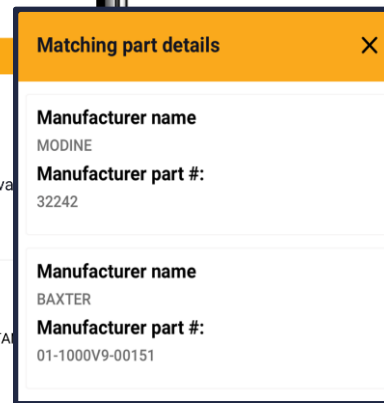

Partium Mobile App and Desktop Overview

Mobile App Partium

- Tap on Search Tile.
- Tap on  in the search bar to access the Partium feature.
- Select from 3 options to upload an image.
- The search result will then be displayed at the top of the page based on the uploaded image.
- Tap on Matching Part Details to see Manufacturer Names and Part numbers associated to the image.

Zeus Desktop Partium

- Click  on the search bar to access the Partium feature.
- Browse saved images and choose an image from your files.
- The search result will then be displayed at the top of the page based on the uploaded image.
- Click on Matching Part Details to see Manufacturer Names and Part numbers.