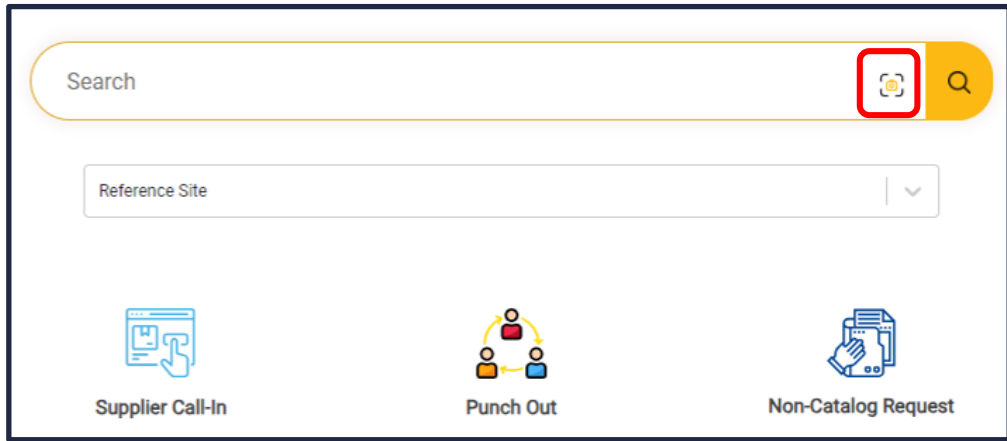

Partium Mobile App and Desktop Overview

Mobile App Partium

- Tap on Search Tile.
- Tap on  in the search bar to access the Partium feature.
- Select from 3 options to upload an image.
- The search result will then be displayed at the top of the page based on the uploaded image.
- Tap on Matching Part Details to see Manufacturer Names and Part numbers associated to the image.

Zeus Desktop Partium

- Click  on the search bar to access the Partium feature.
- Browse saved images and choose an image from your files.
- The search result will then be displayed at the top of the page based on the uploaded image.
- Click on Matching Part Details to see Manufacturer Names and Part numbers.