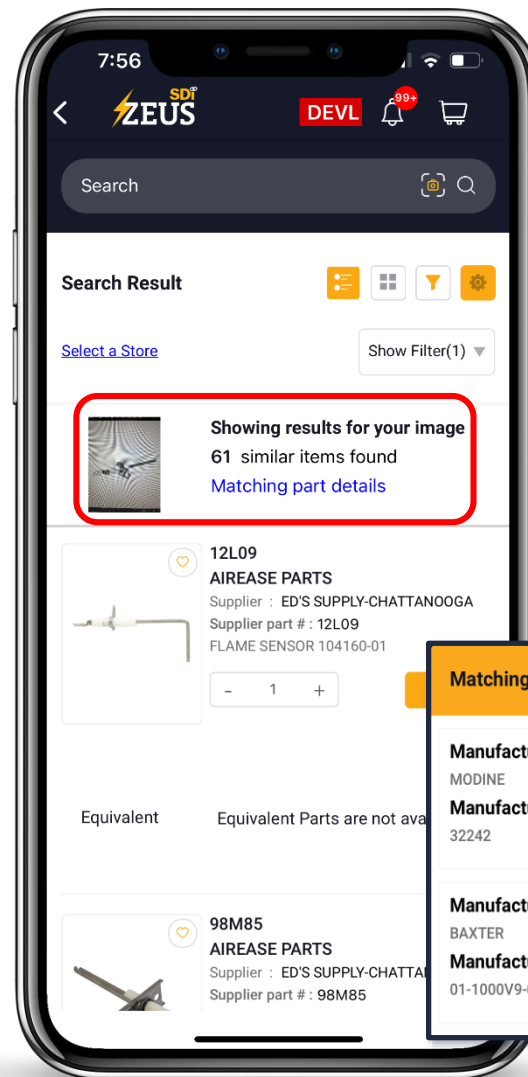

Partium Mobile App and Desktop Overview

Mobile App Partium

- Tap on Search Tile.
- Tap on  in the search bar to access the Partium feature.
- Select from 3 options to upload an image.
- The search result will then be displayed at the top of the page based on the uploaded image.
- Tap on Matching Part Details to see Manufacturer Names and Part numbers associated to the image.

Zeus Desktop Partium

- Click  on the search bar to access the Partium feature.
- Browse saved images and choose an image from your files.
- The search result will then be displayed at the top of the page based on the uploaded image.
- Click on Matching Part Details to see Manufacturer Names and Part numbers.