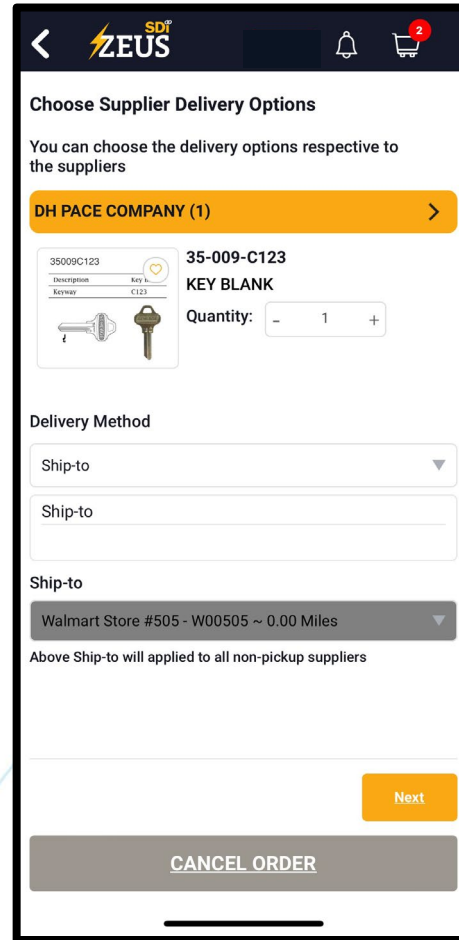

Zeus Callout - Split Cart Feature

After adding parts to your cart
Select "Edit Delivery Option"

Choose Delivery Method
Click Next

Choose Delivery Method