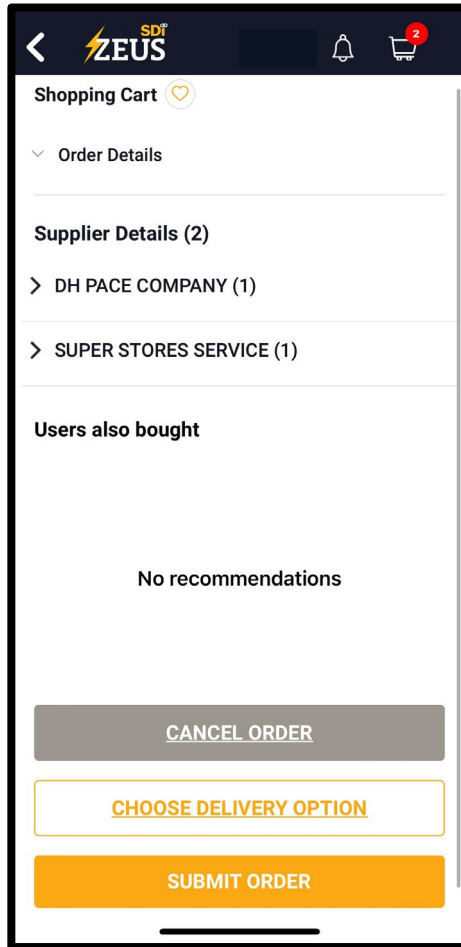

Zeus Callout - Split Cart Feature

After adding parts to your cart
Select "Edit Delivery Option"

Choose Delivery Method
Click Next

Choose Delivery Method